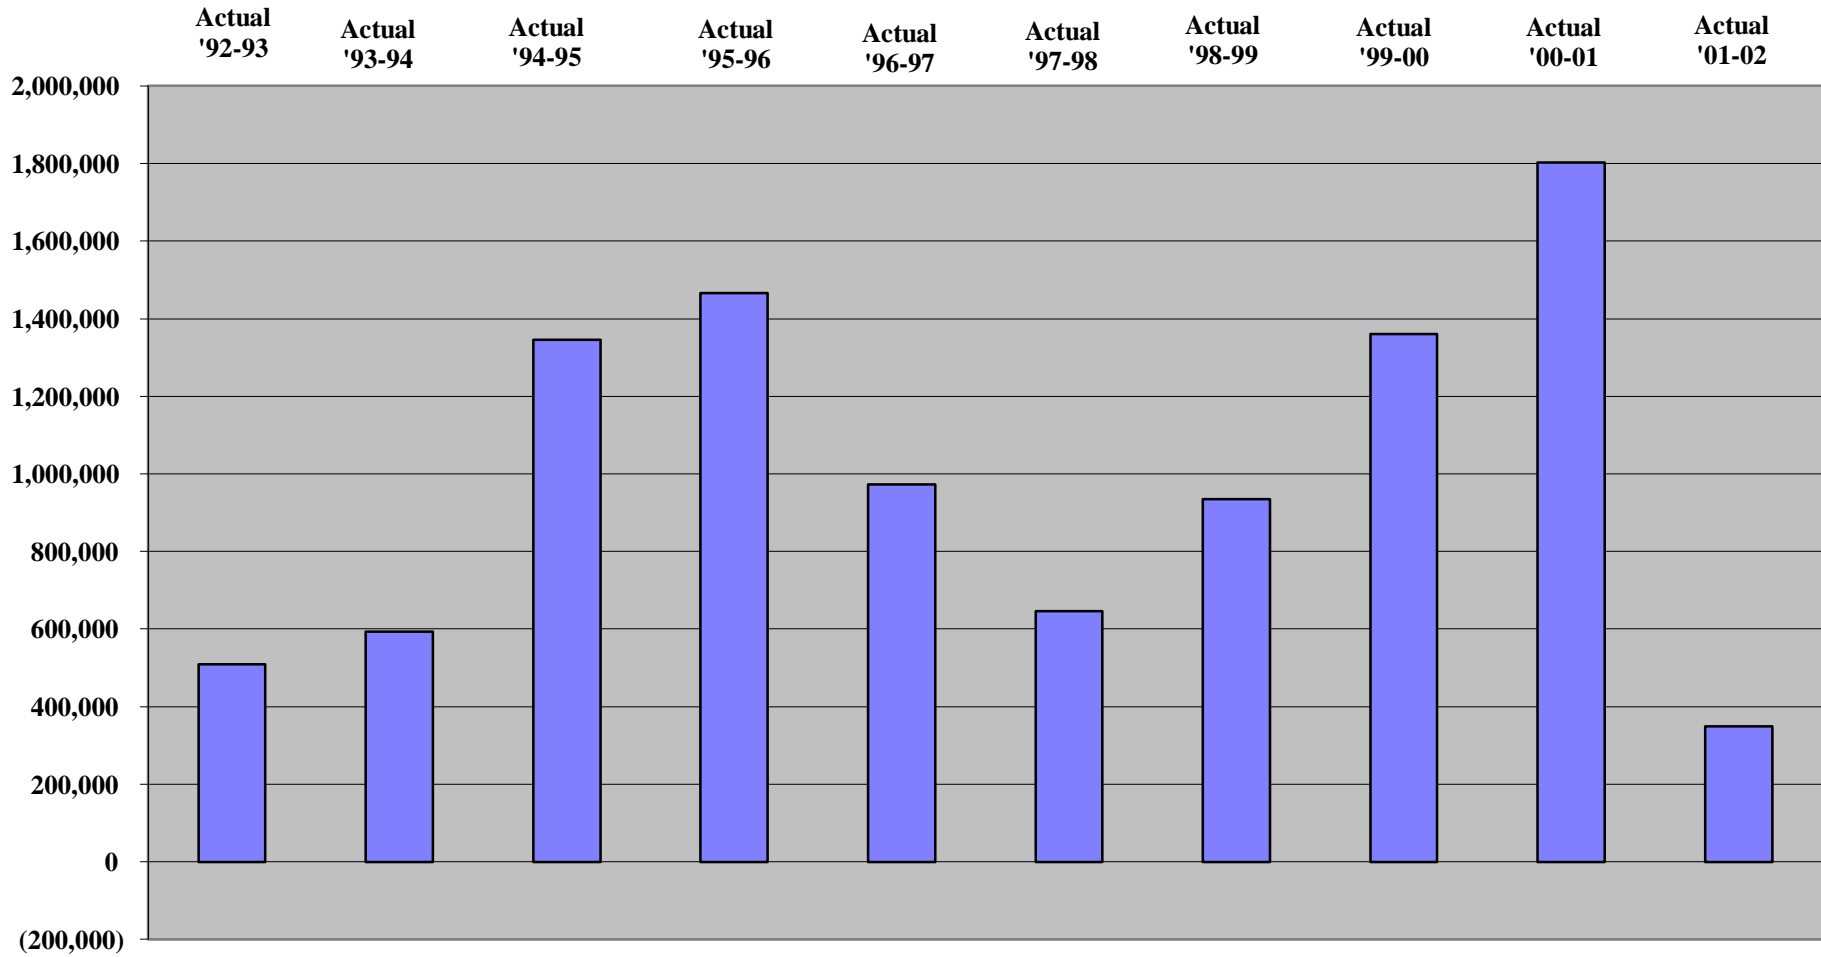

**Town of Corte Madera  
Recurring Revenues Over (Under)  
Recurring Expenditures**

**Town of Corte Madera  
Recurring Revenues Over (Under)  
Recurring Expenditures**

**Town of Corte Madera  
Recurring Revenues Over (Under)  
Recurring Expenditures**