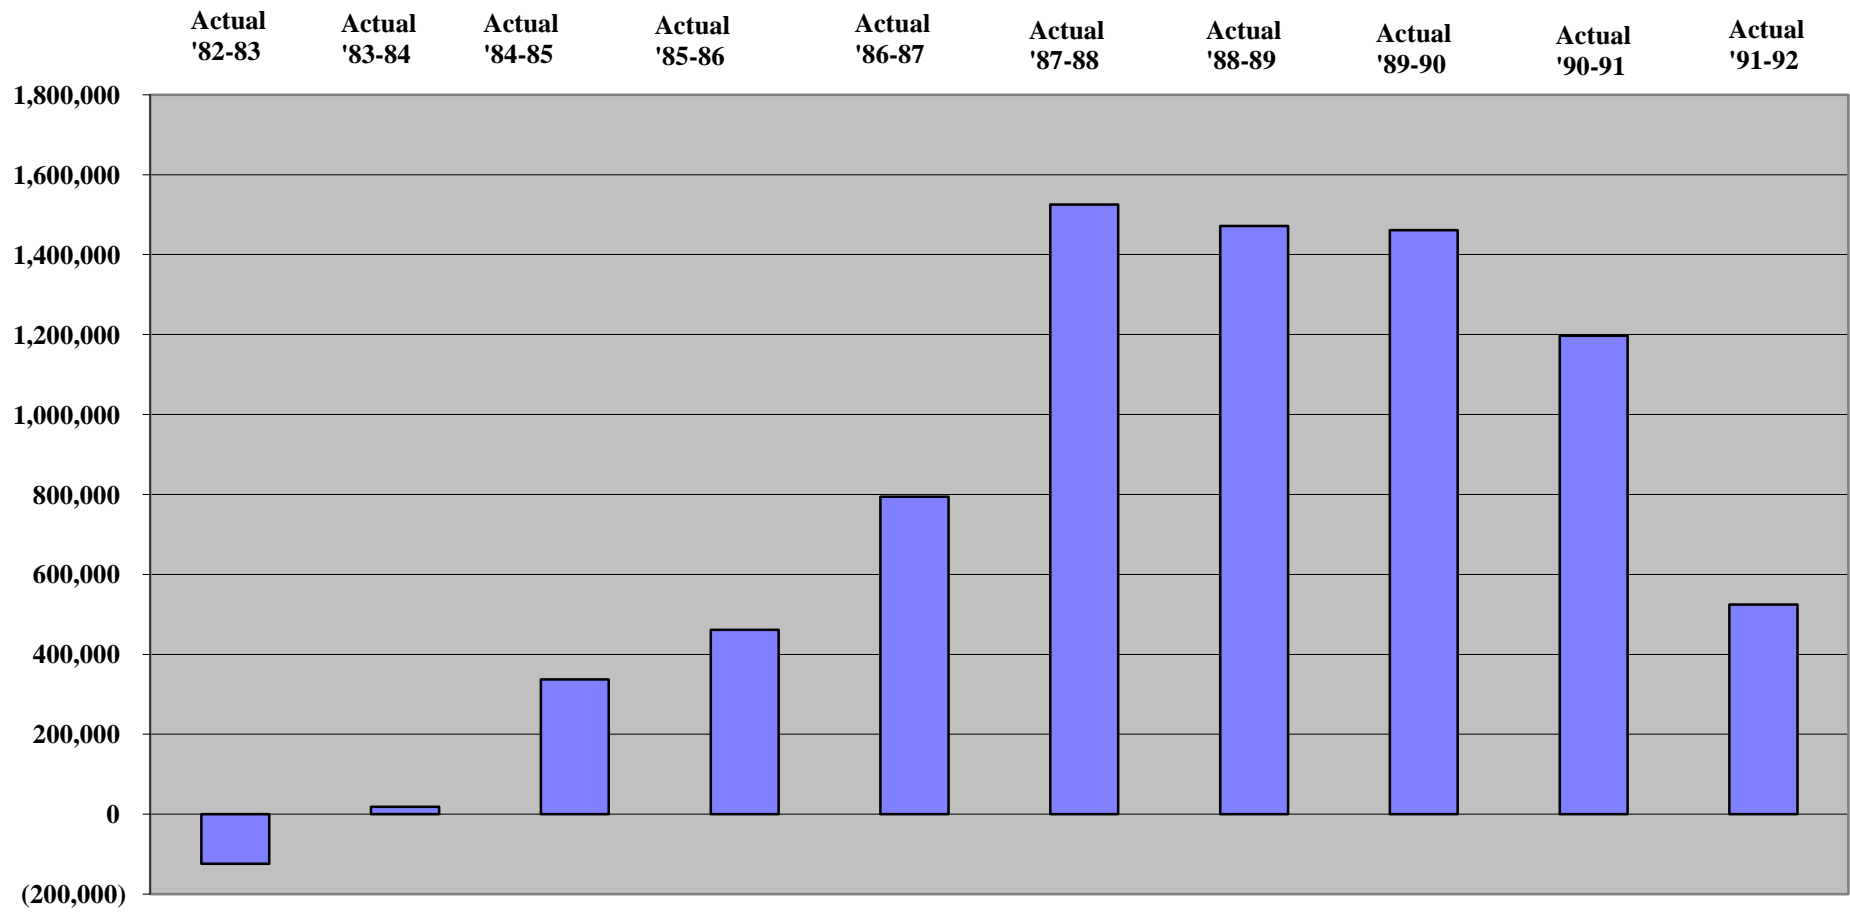

**Town of Corte Madera  
Recurring Revenues Over (Under)  
Recurring Expenditures**

**Town of Corte Madera  
Recurring Revenues Over (Under)  
Recurring Expenditures**

**Town of Corte Madera  
Recurring Revenues Over (Under)  
Recurring Expenditures**