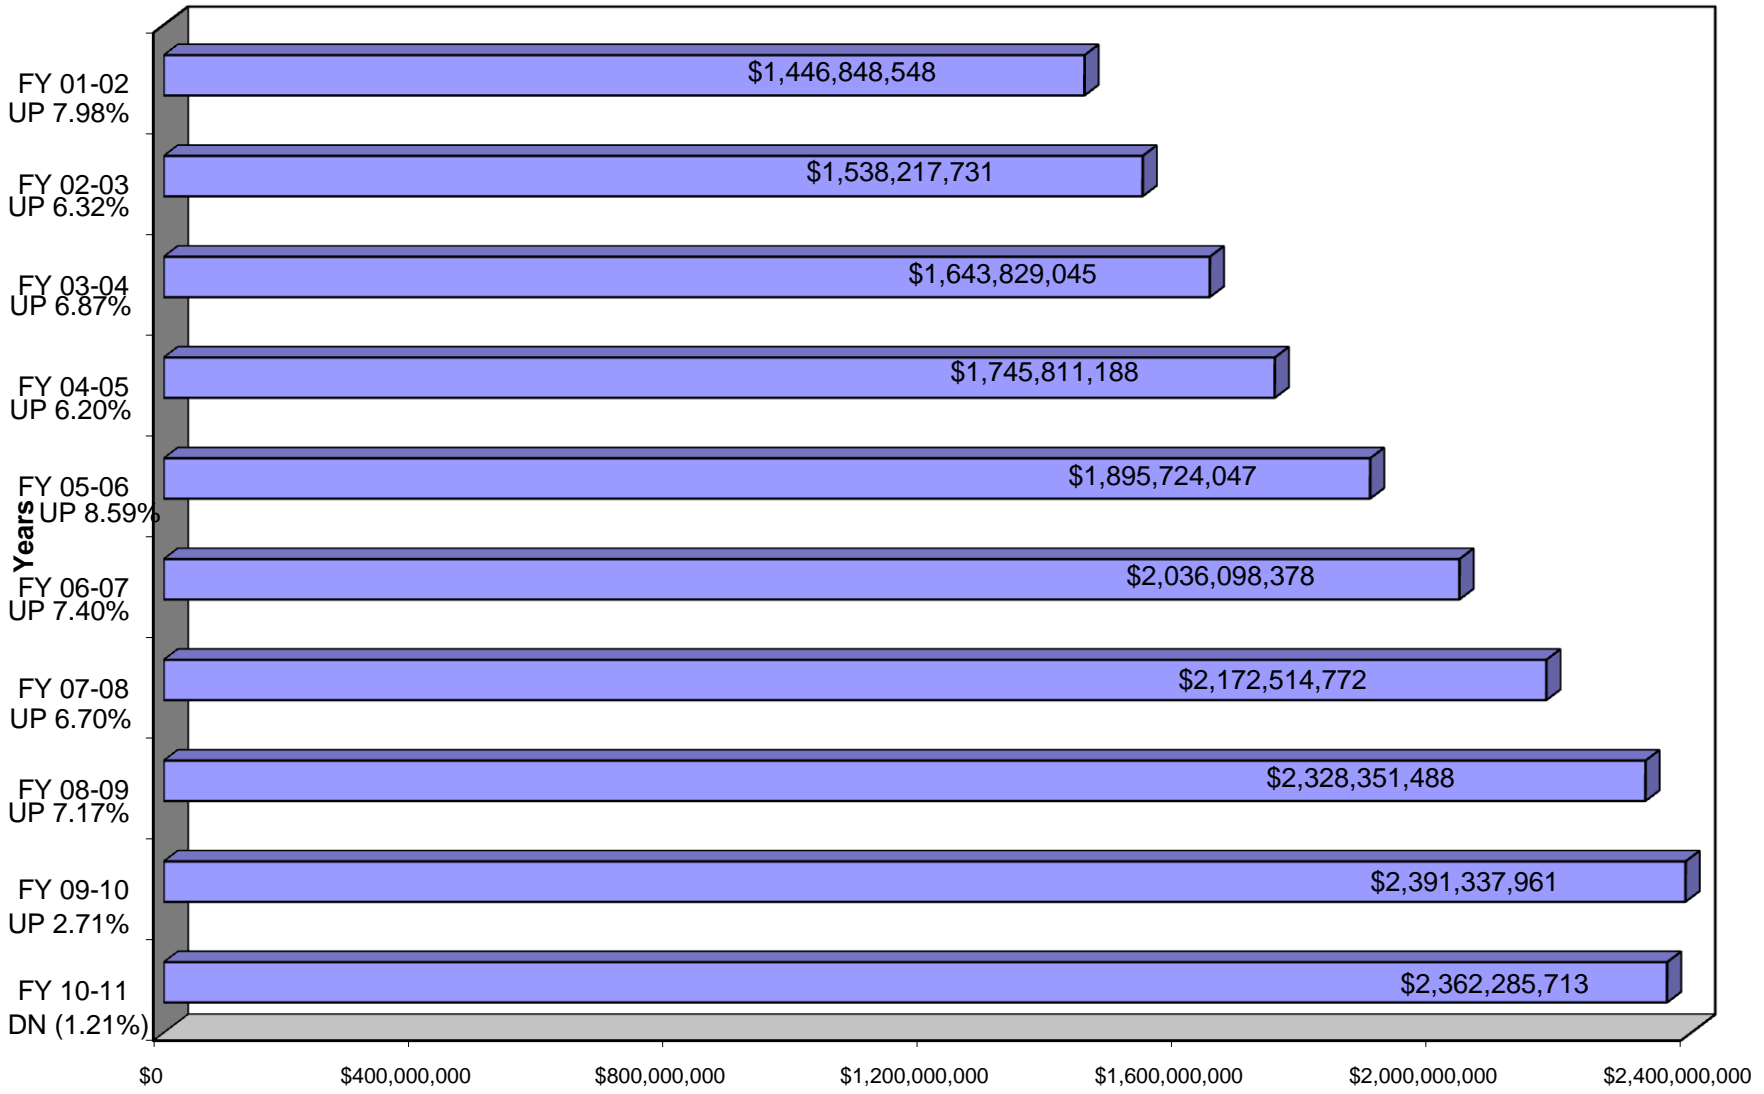

TOWN OF CORTE MADERA ASSESSED VALUATION

Dollars